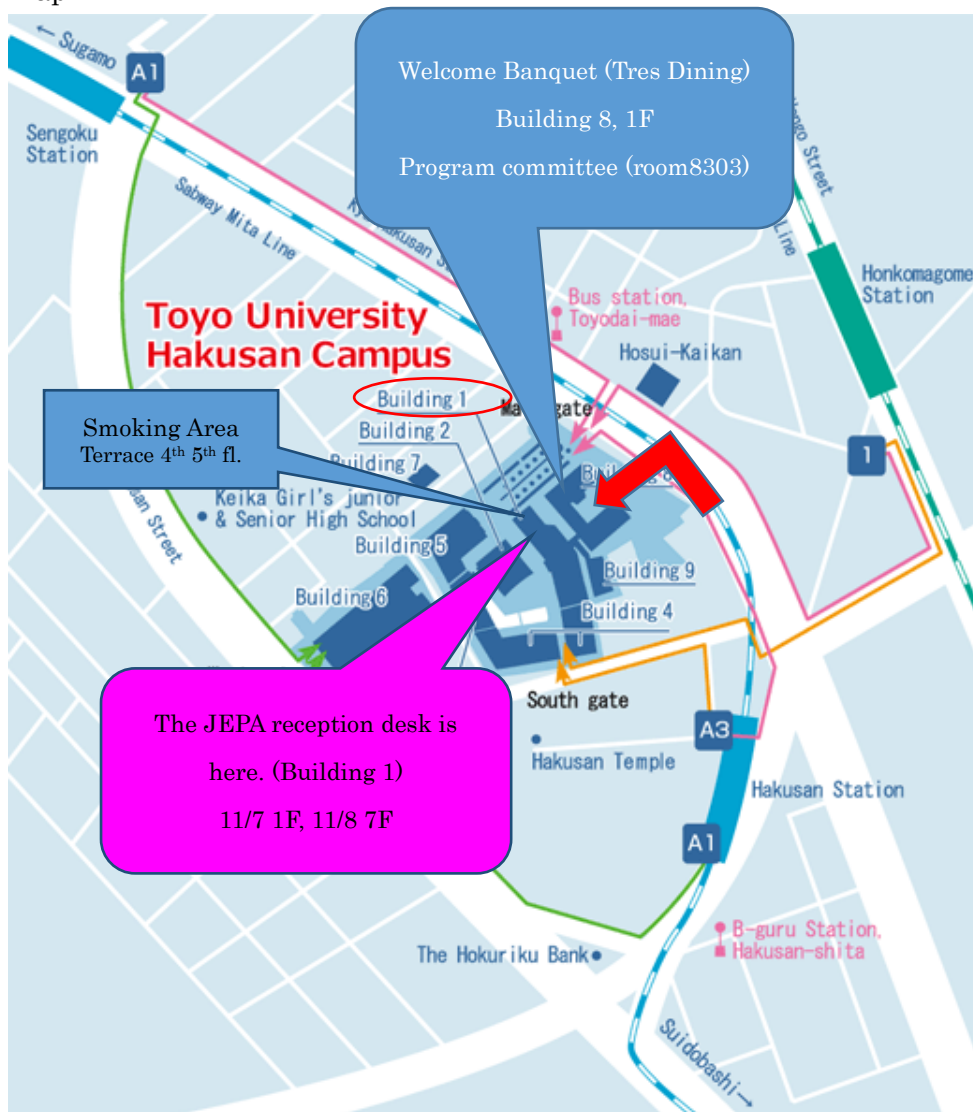

The closest subway station is Hakusan station(I13) or Hon Komagome(N13) station.

Map

You must come in the building 8. If you come in other entrance, you get lost.

Building 1